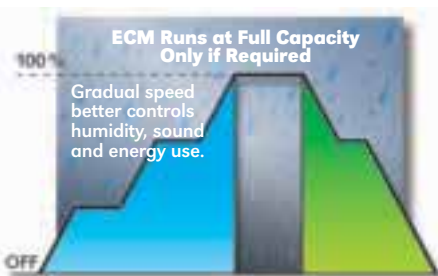

Welcome to the Great Indoors thanks to high-efficiency gas furnaces

The Echelon™ 8.V & 9.V Series 80% & 92%+ Efficiency

The Indoor Outfitters™

Coleman® Echelon™ 8.V & 9.V series furnaces

When only the best gear will do

The Great Indoors begins with variable-speed ECM technology

The Echelon™ V series two-stage, variable-speed furnace is equipped with an electronically commutated motor (ECM). Unlike standard blower motors, the ECM offers continuous gradual fan speed changes. The result is incredible humidity control, dramatically reduced sound levels, and one of the best energy efficient furnaces you can buy. And of course perfect home comfort.