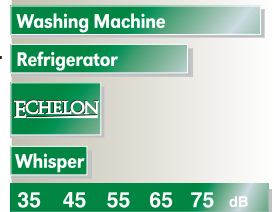

Noise control

Echelon variable-speed furnaces work with longer operating cycles. The benefit of fewer starts and stops includes dramatically reduced noise levels. ECM technology makes the Echelon V series performance almost 24 times less noisy than conventional furnaces.

One of the quietest sounds around your home